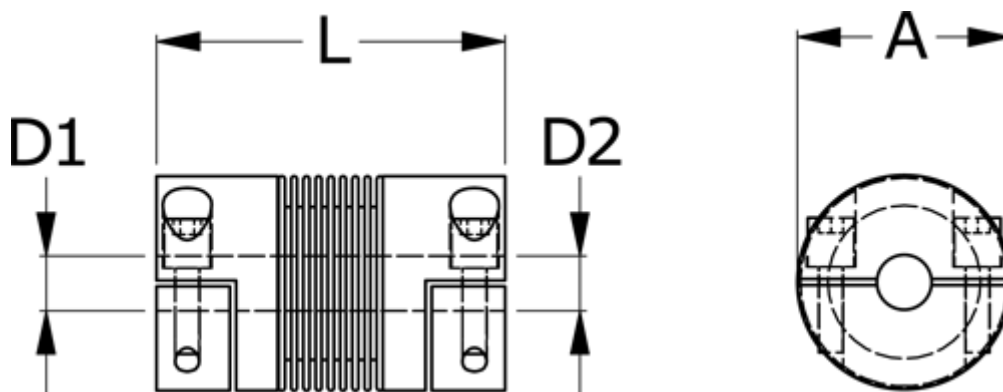

Data Sheet

Article number: 33304H00800941430

Description: Bellow coupling type 4H size80
Length 94 mm, bore 14/30 mm

Measures

A	= 82
D1	= 14
D2	= 30
L	= 94
Nom. torque NM (Tkn)	= 80